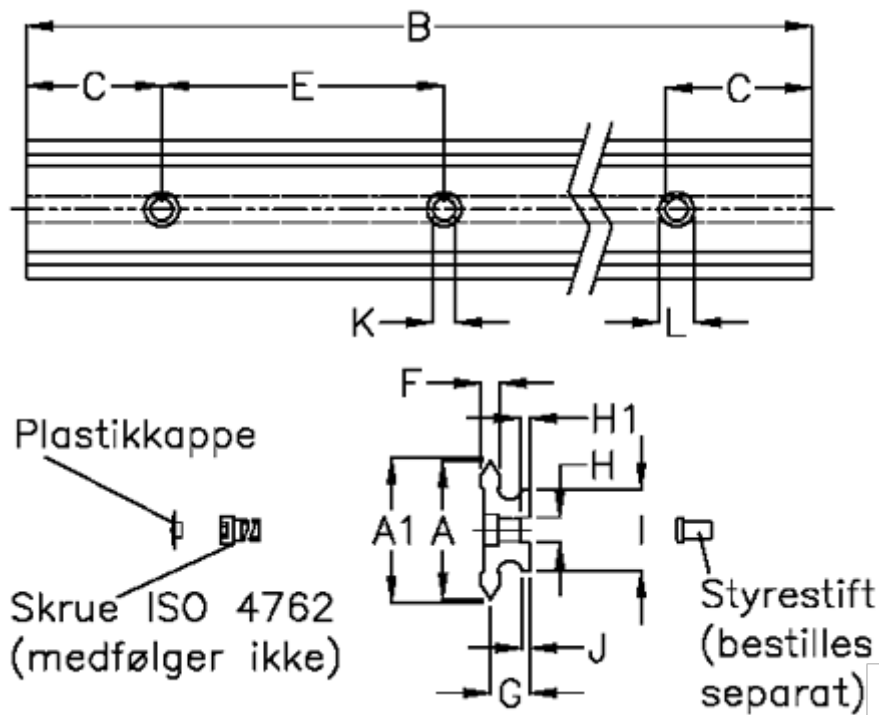

Article number: 0591043596
 Description: Hepco SL2 spacer slide
 SS NL 76-3596

Measures

A	= 76	G	= 19.5	Weight kg/1000 = 10000
A1	= 76.74	H	= 15	
B	= 3596	H1	= 5.0	
C	= 88.0	I	= 50.0	
E	= 180	J	= 5.0	
F	= 9.0	K	= 14.0	
For bearing	= 54	L	= 20 x 12	
For guide pin	= 10	M	= 1	